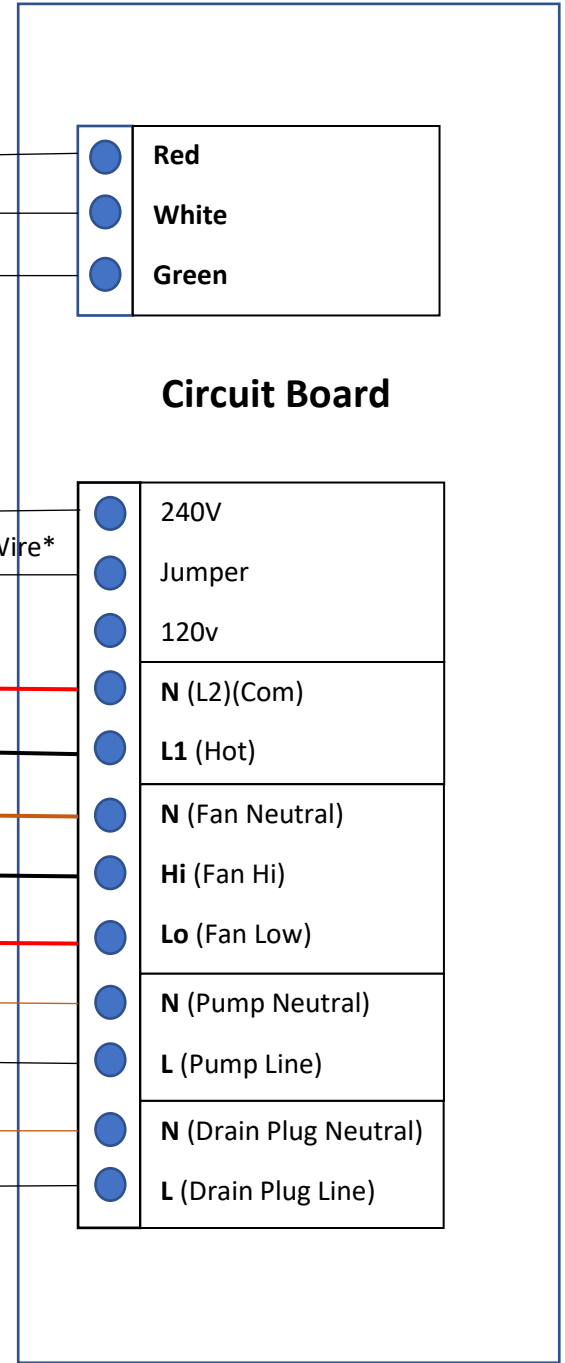

230V Wiring Diagram

Green (Ground)

Red (From House)

Black (From House)

Orange (Large)

Black (Large)

Red

Orange (Small)

Black (Small)

Optional Drain Plug

Orange (Small)

Black (Small)

Green (Ground)